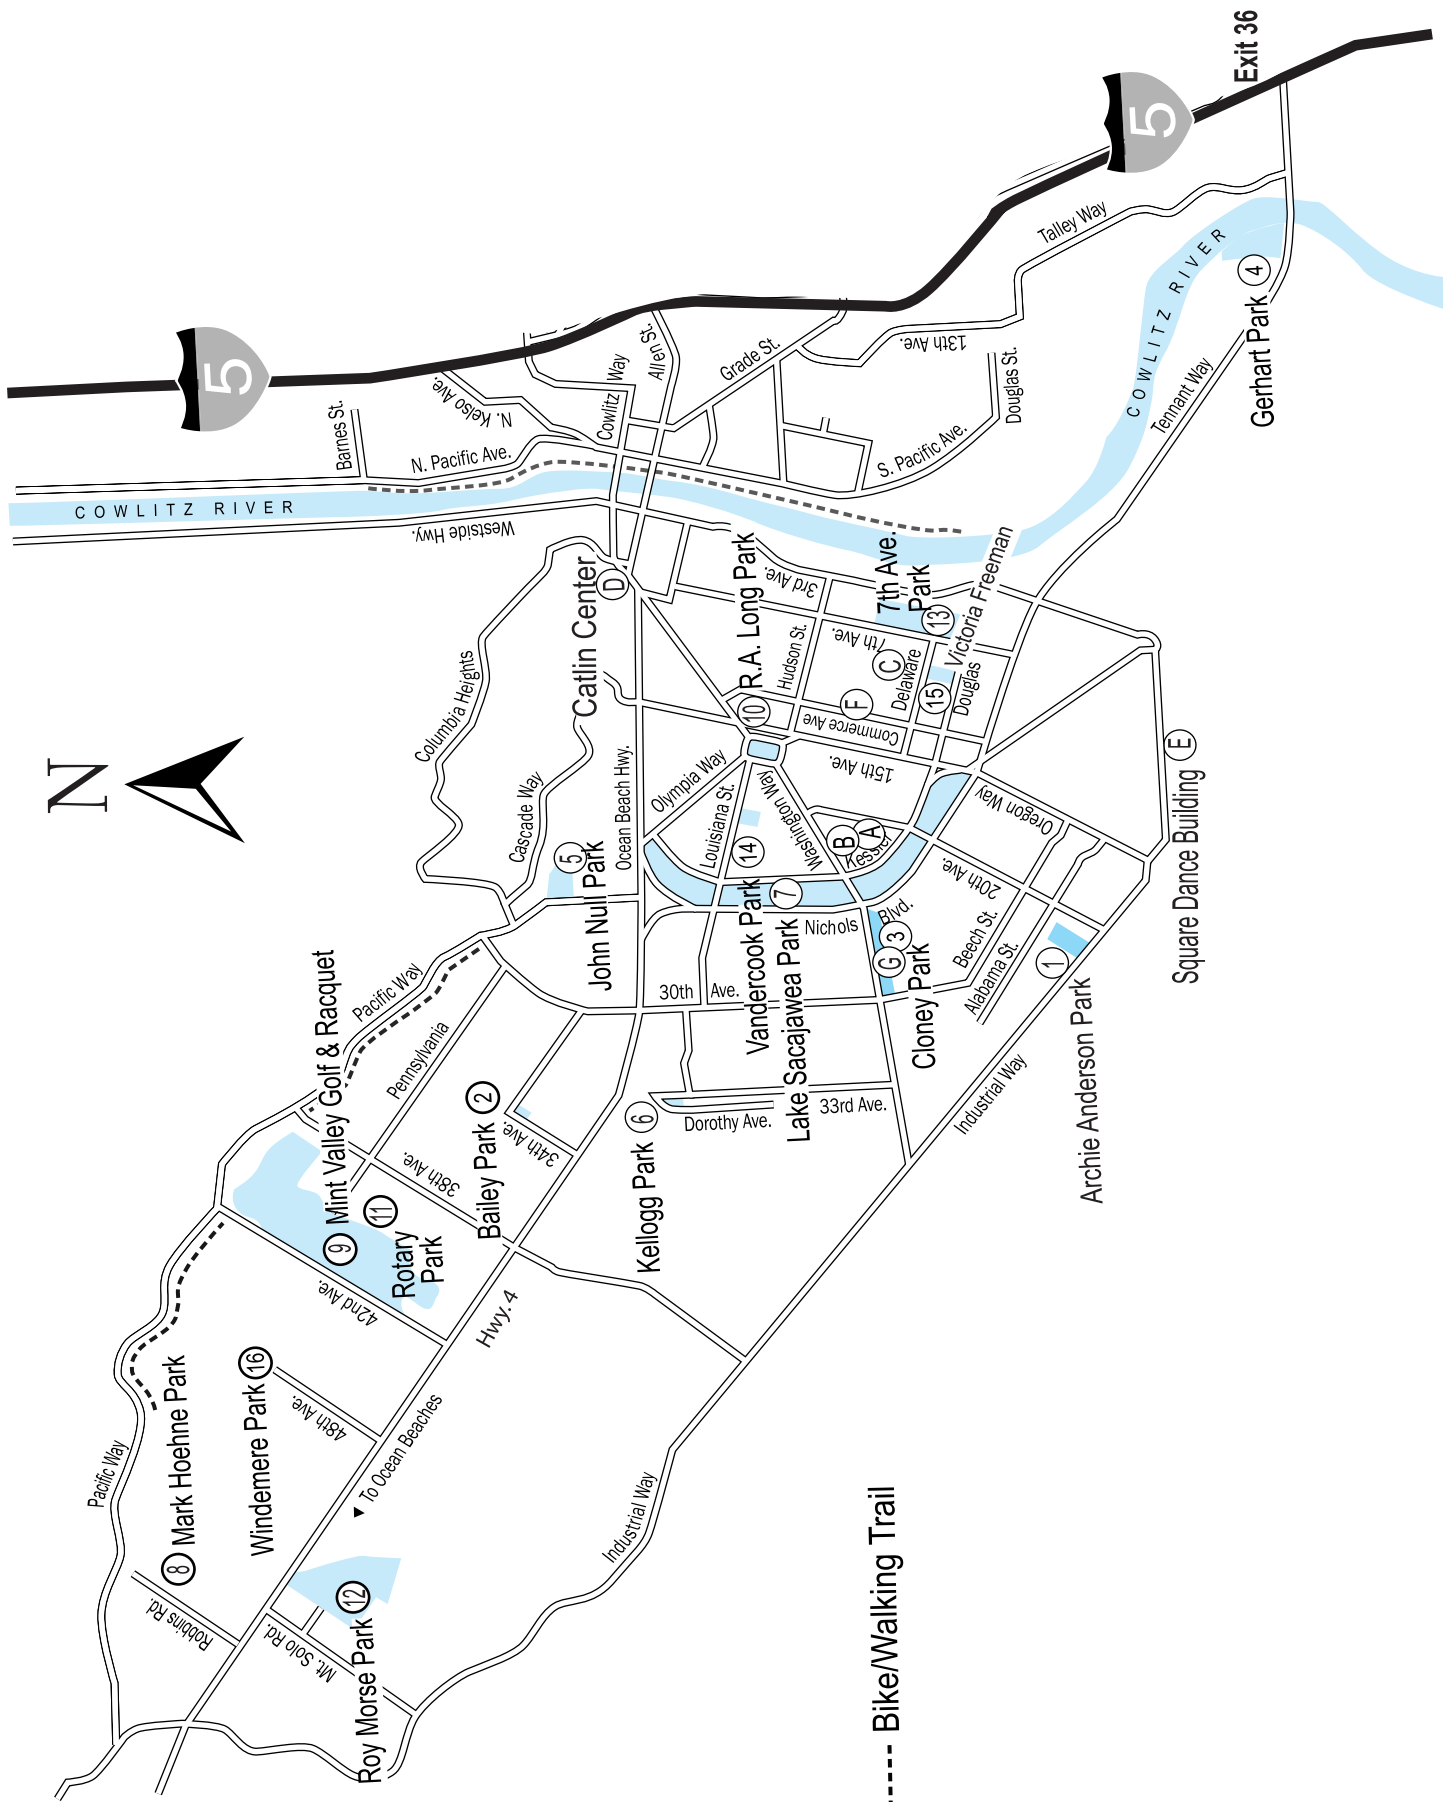

Longview Parks Guide

LONGVIEW PARK FACILITIES				ACRES	Boat Launch	Baseball Fields	Basketball Courts	Fishing	Horseshoe Pits	Racquetball Complex	Playground	Path/Trails	Picnic Tables	Covered Picnic Area	Restrooms - Seasonal	Skate Park/BMX Track	Soccer Fields	Softball Fields	Tennis Courts—Outdoor	Tennis Courts—Indoor	Volleyball Courts	Park Rental	Golf Course	ADA Accessible
1	Archie Anderson Park	Alabama St. at 21st & 22nd	6.38		○	○				○	○	○	○	○										○
2	Bailey Park	34th & Oak	.75			○				○			○	○										○
3	Cloney Park	28th & Douglas	5.35							○	○	○	○	○	○									○
4	Gerhart Gardens Park	40 Tennant Way	14.00	○		○	○	○		○		○	○	○							○			○
5	John Null Park	2650 Pacific Way	12.00		○					○		○	○	○					○					○
6	Kellogg Park	33rd & Dorothy	.50							○		○	○	○										○
7	Lake Sacajawea Park	Nichols & Kessler Blvd	120.00				○			○	○	○	○	○								○		○
8	Mark Hoehne Park	Robbins Addition	4.10							○		○	○											○
9	Mint Valley Golf & Racquet	4002 Pennsylvania St.	147.00						○											○			○	
10	R.A. Long Park	Washington Way Circle	5.00									○												
11	Rotary Park	Oak & Rosewood	1.20							○									○					○
12	Roy Morse Park	373 Roy Morse Park Way	60.00		○	○		○		○		○	○	○		○	○	○				○		○
13	Seventh Ave. Park	920 7th Ave.	29.00							○		○	○	○	○		○	○				○		○
14	Vandercook Park	Louisiana & Larch at 20th & 21st	2.44							○		○	○	○					○					○
15	Victoria Freeman Park	Douglas at 9th & 10th	6.06		○	○				○		○	○	○		○	○					○		○
16	Windemere Park	2418 48th	3.00							○	○	○												○

----- Bike/Walking Trail